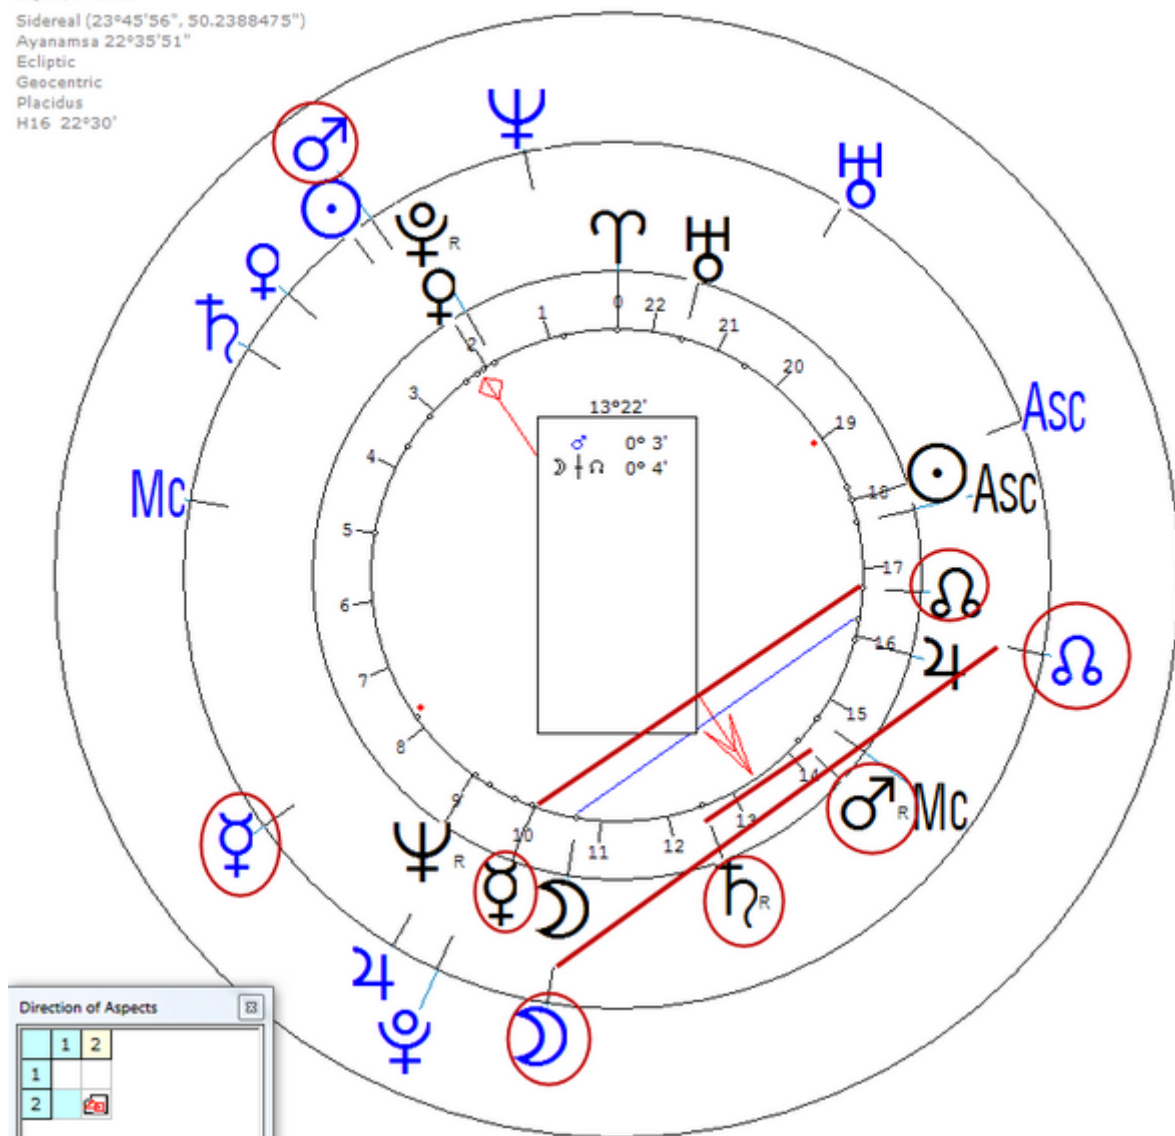

Bernardin, Alain

9 January 1916 at 16:00 (= 4:00 PM)Dijon, France, 47n19, 5e01

French businessman.

<https://www.astro.com/astro-databank/Bernardin,_Alain>

On 15 September 1994, at about 2:30 AM, he committed suicide in his office, Paris.

Progressed Lunar Return (Harmonic 16)

Lunar $\text{♃}/\text{♁} = \text{Lunar } \text{♀} = \text{♂}_n/\text{♃}_n = \text{♀}_n/\text{♁}_n$

He has in Natal : $\text{♂}_n/\text{♃}_n = \text{♀}_n/\text{♁}_n$

Bernardin, Alain
9 January 1916 Sun 16:00 (GMT) 47n19 5e01
Dijon, France
Sidereal (23°45'56", 50.2388475")
Ayanamsa 22°35'51"
Ecliptic
Geocentric
Placidus
H16 22°30'